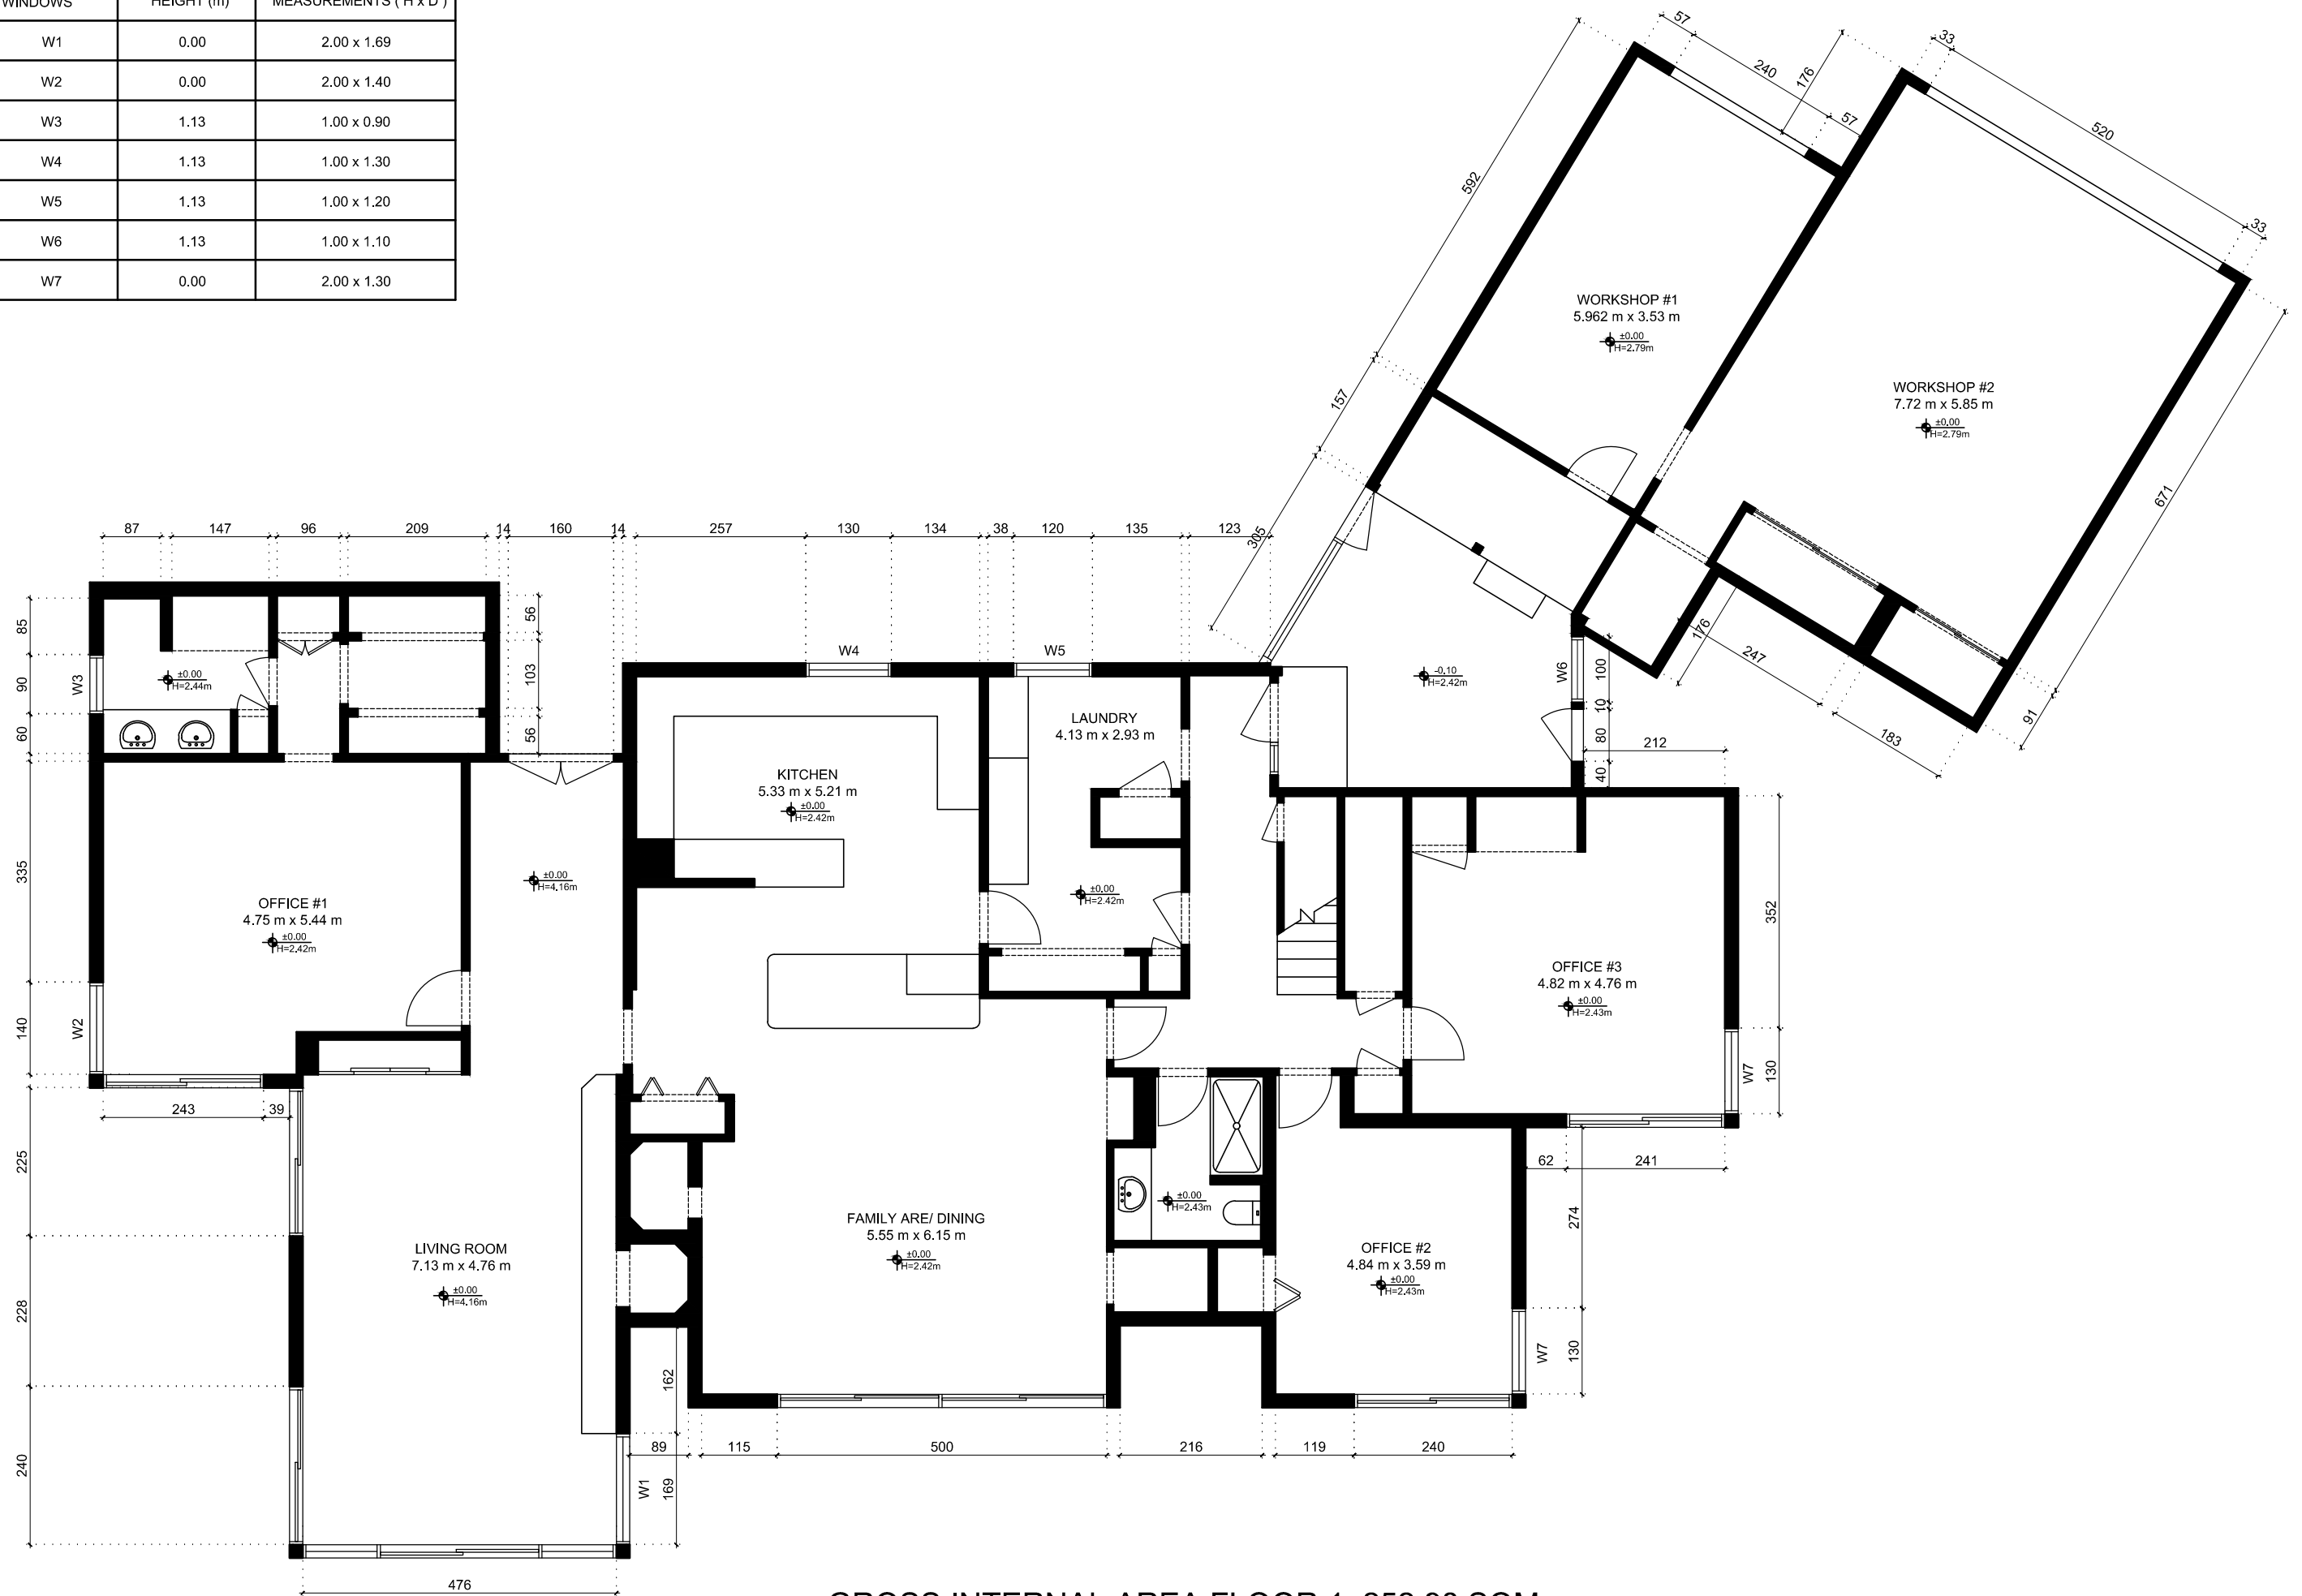

HEIGHT OF THE WINDOWS FROM FLOOR

WINDOWS	HEIGHT (m)	MEASUREMENTS (H x D)
W1	0.00	2.00 x 1.69
W2	0.00	2.00 x 1.40
W3	1.13	1.00 x 0.90
W4	1.13	1.00 x 1.30
W5	1.13	1.00 x 1.20
W6	1.13	1.00 x 1.10
W7	0.00	2.00 x 1.30

GROSS INTERNAL AREA FLOOR 1: 252.98 SQM